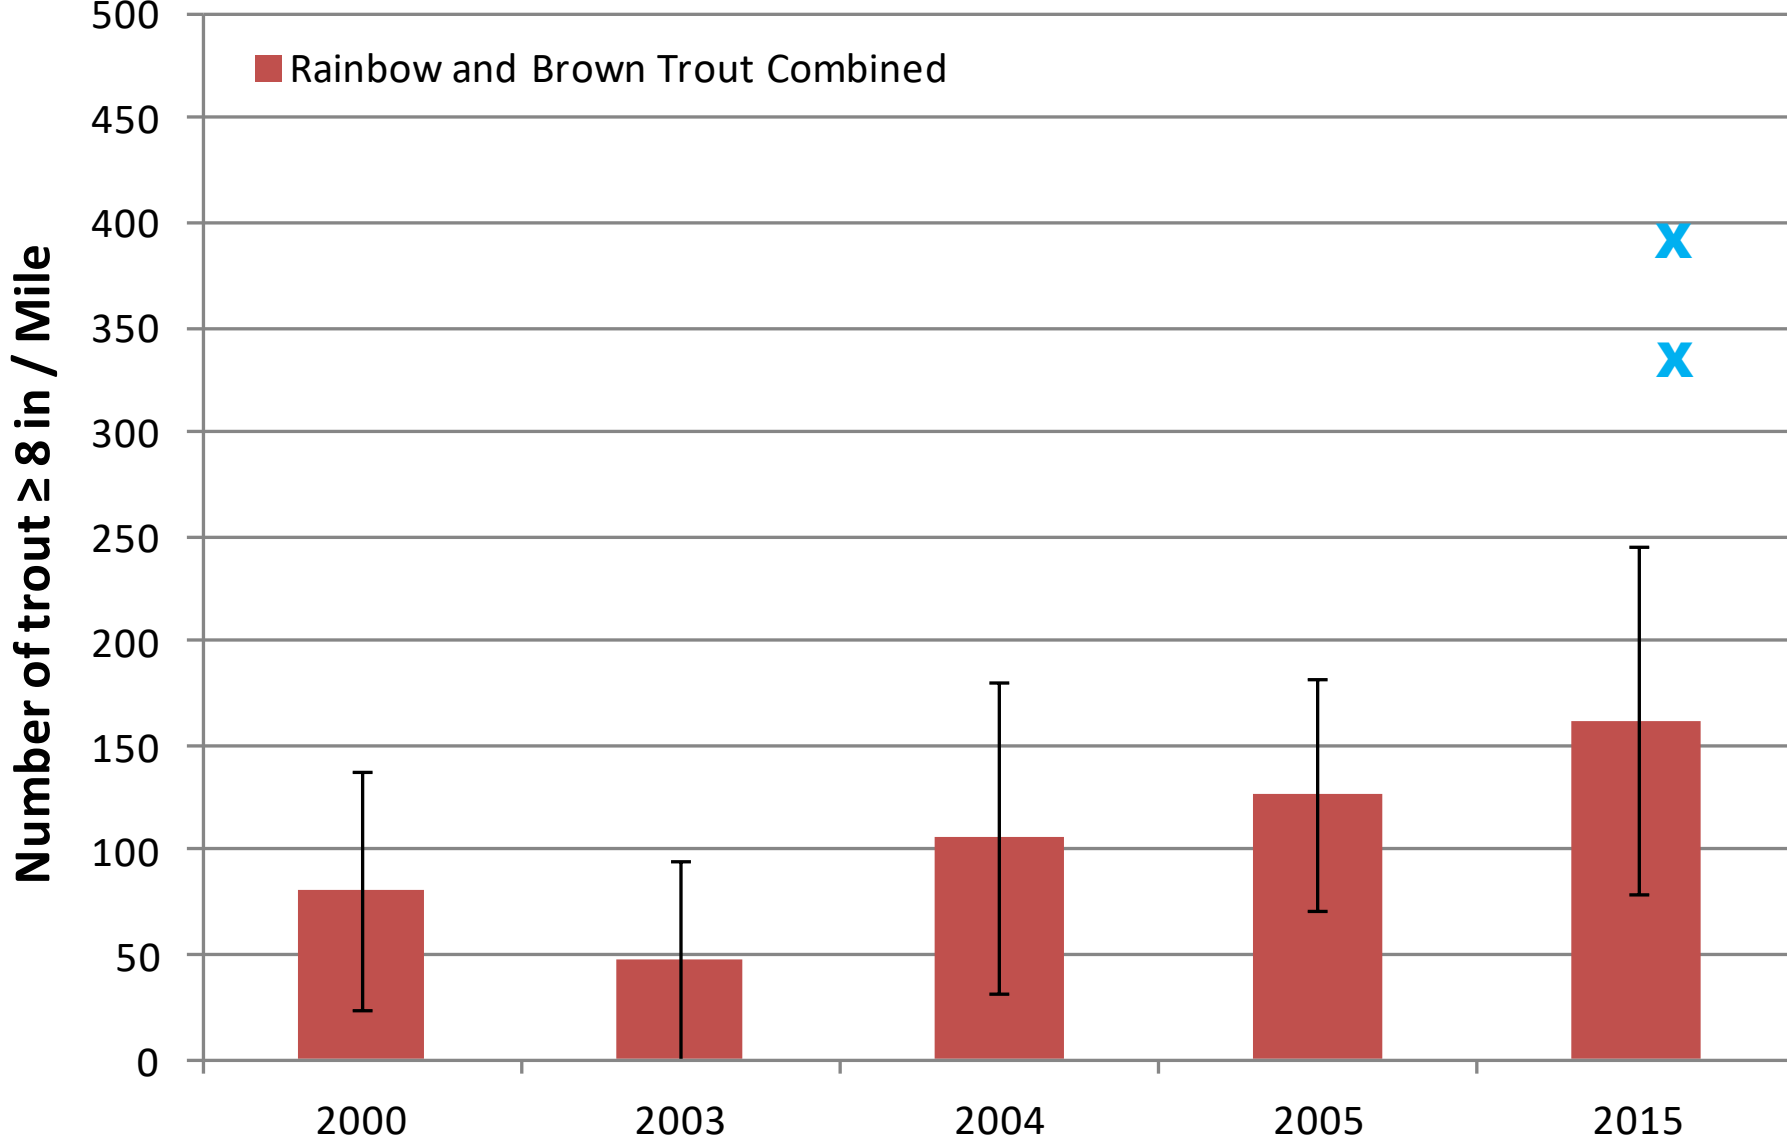

Sun River Fish Population Update

3/22/2016

Sun River - Hwy 287

Sun River - Simms Section

Sun River - SR Section

Sun River - Hwy 287

Sun River - Simms Section

Sun River - SR Section