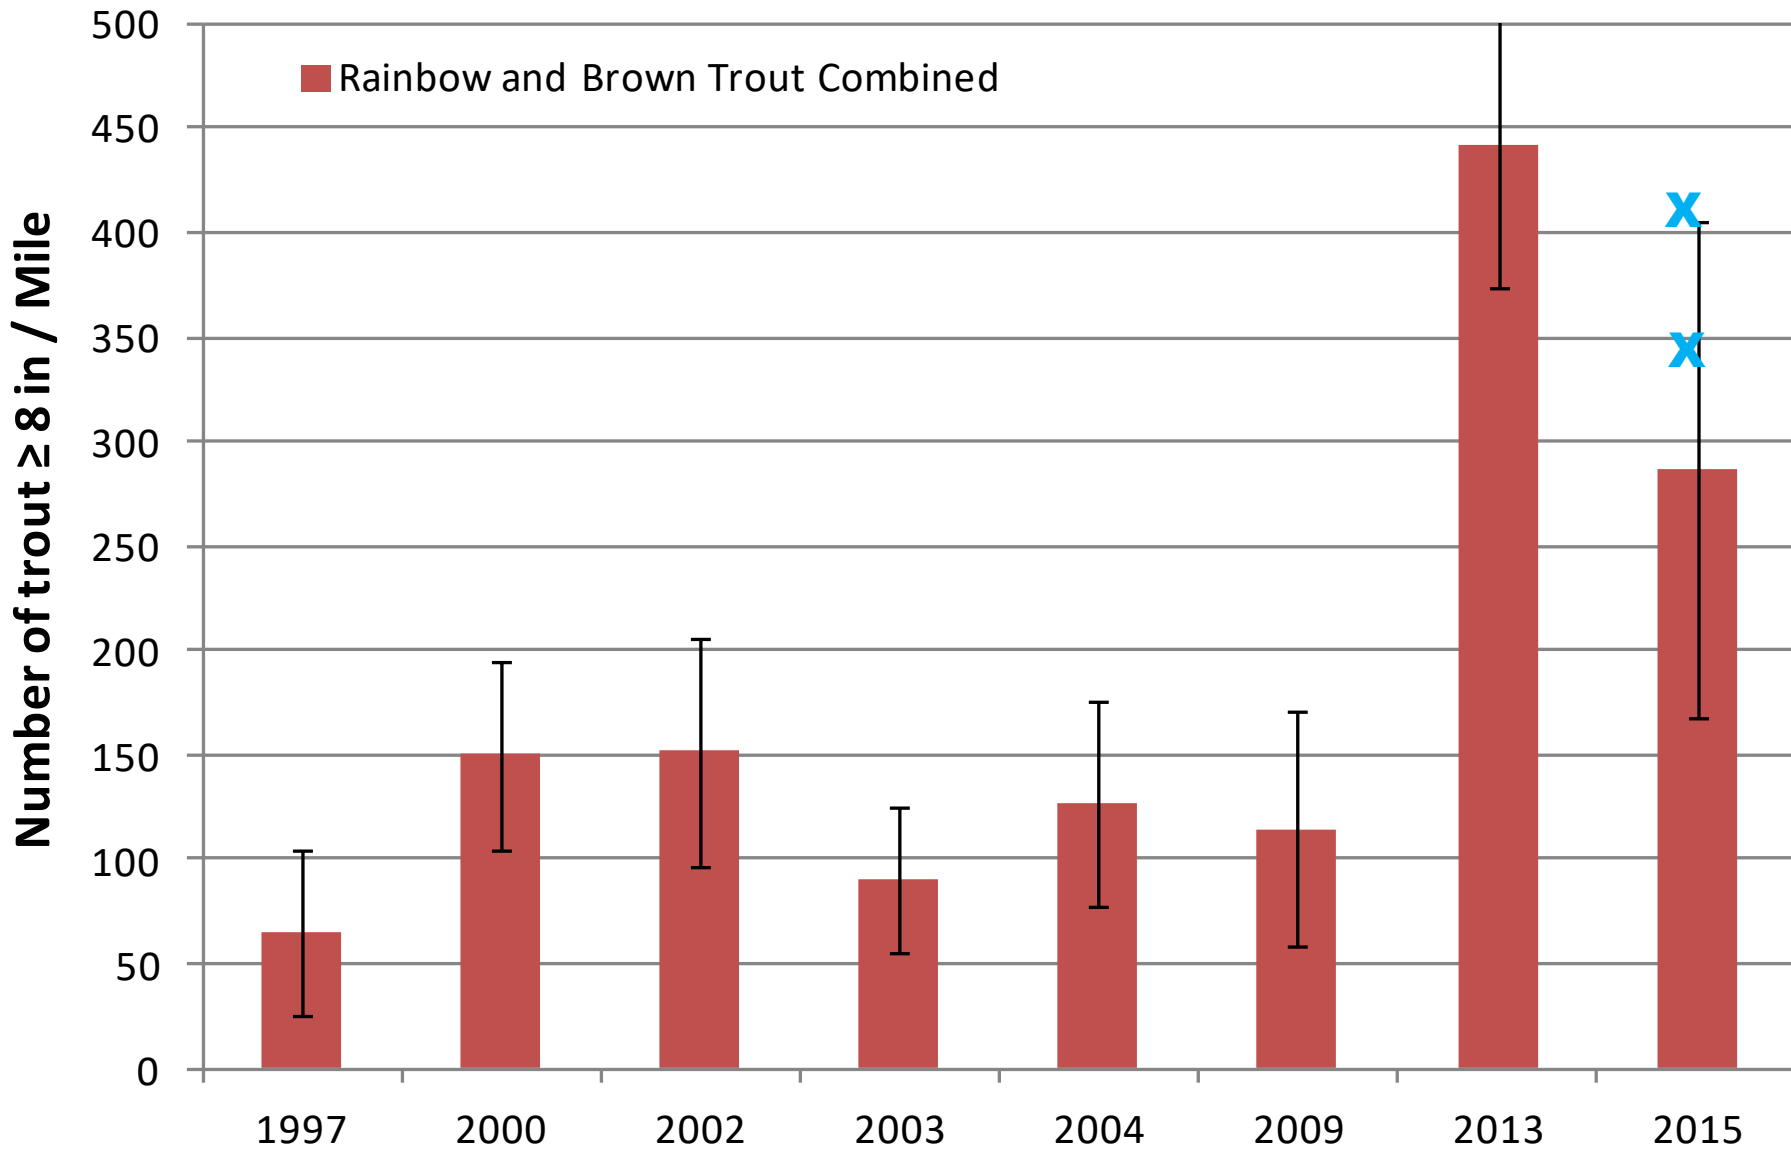

Sun River Fish Population Update

3/22/2016

Sun River - Hwy 287

Sun River - Simms Section

Sun River - SR Section

Sun River - Hwy 287

Sun River - Simms Section

Sun River - SR Section