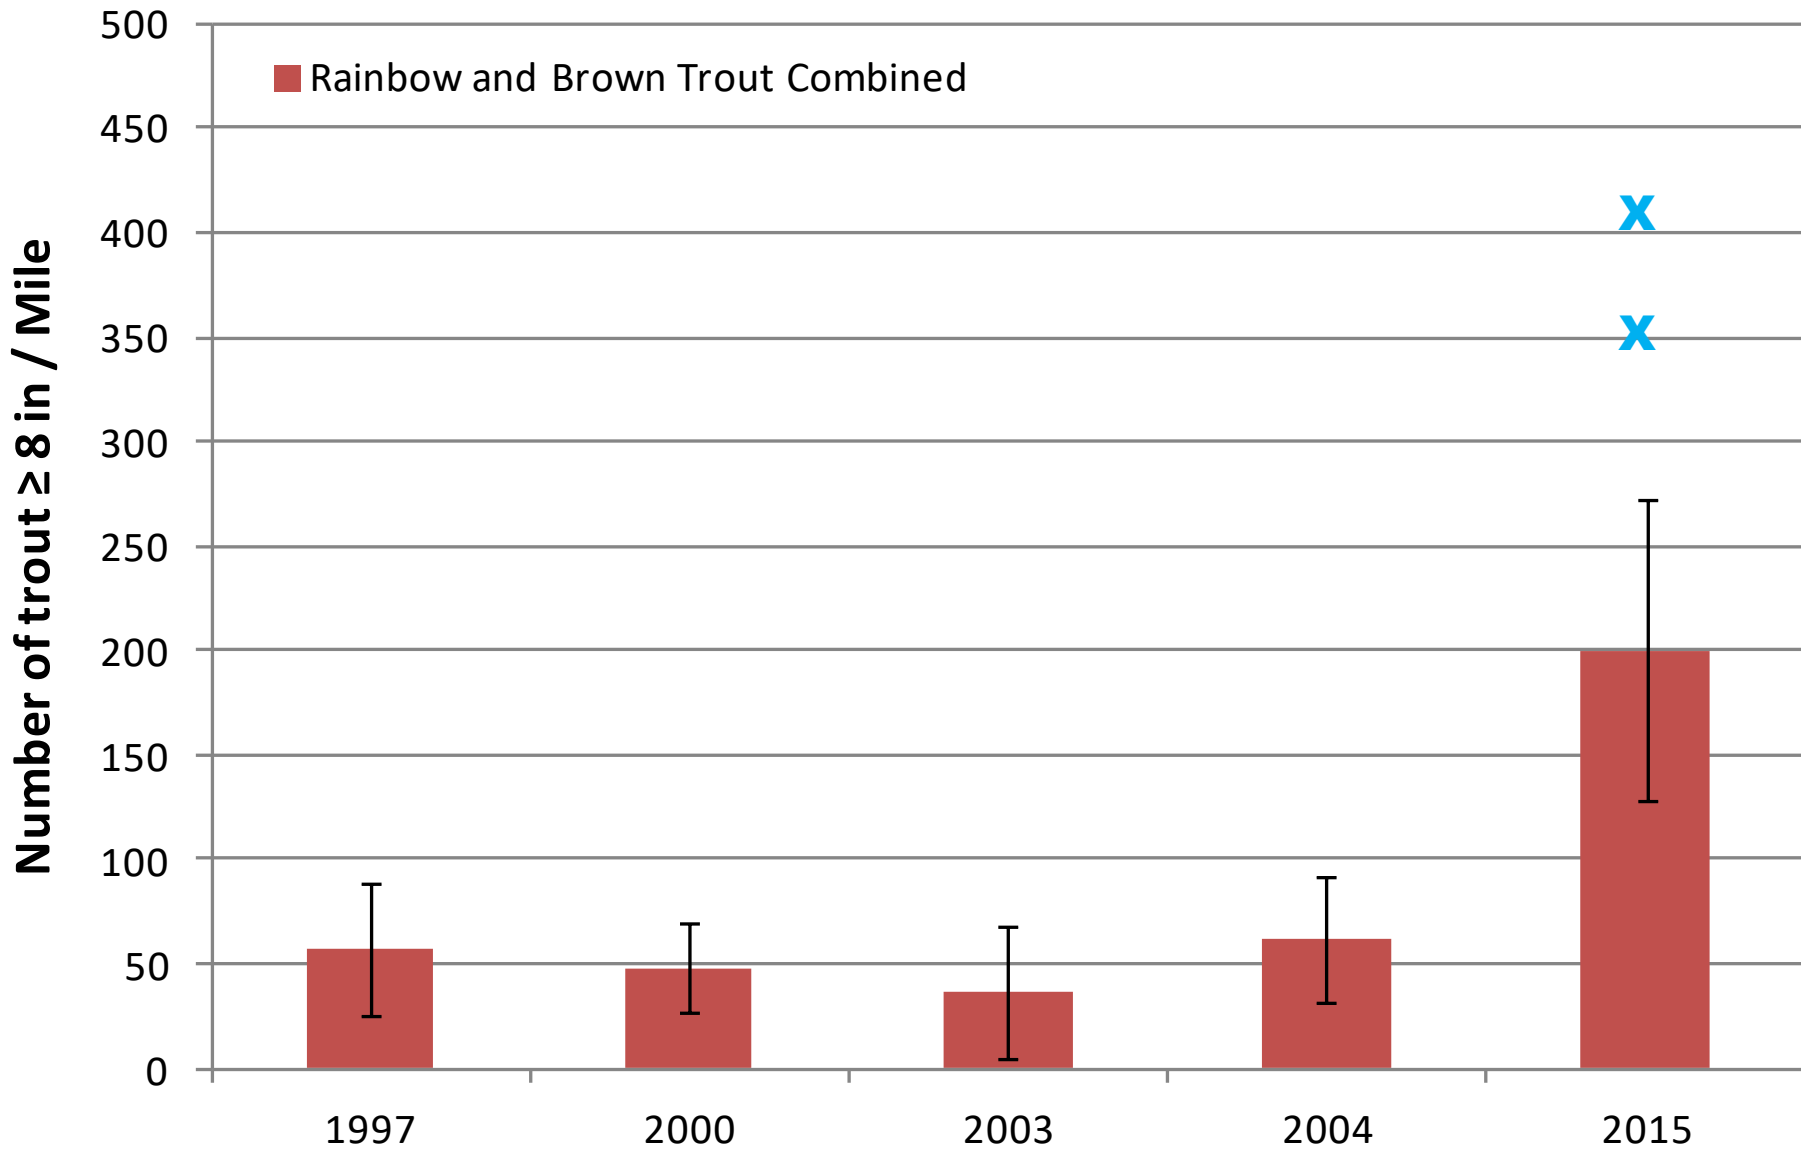

Sun River Fish Population Update

3/22/2016

Sun River - Hwy 287

Sun River - Simms Section

Sun River - SR Section

Sun River - Hwy 287

Sun River - Simms Section

Sun River - SR Section